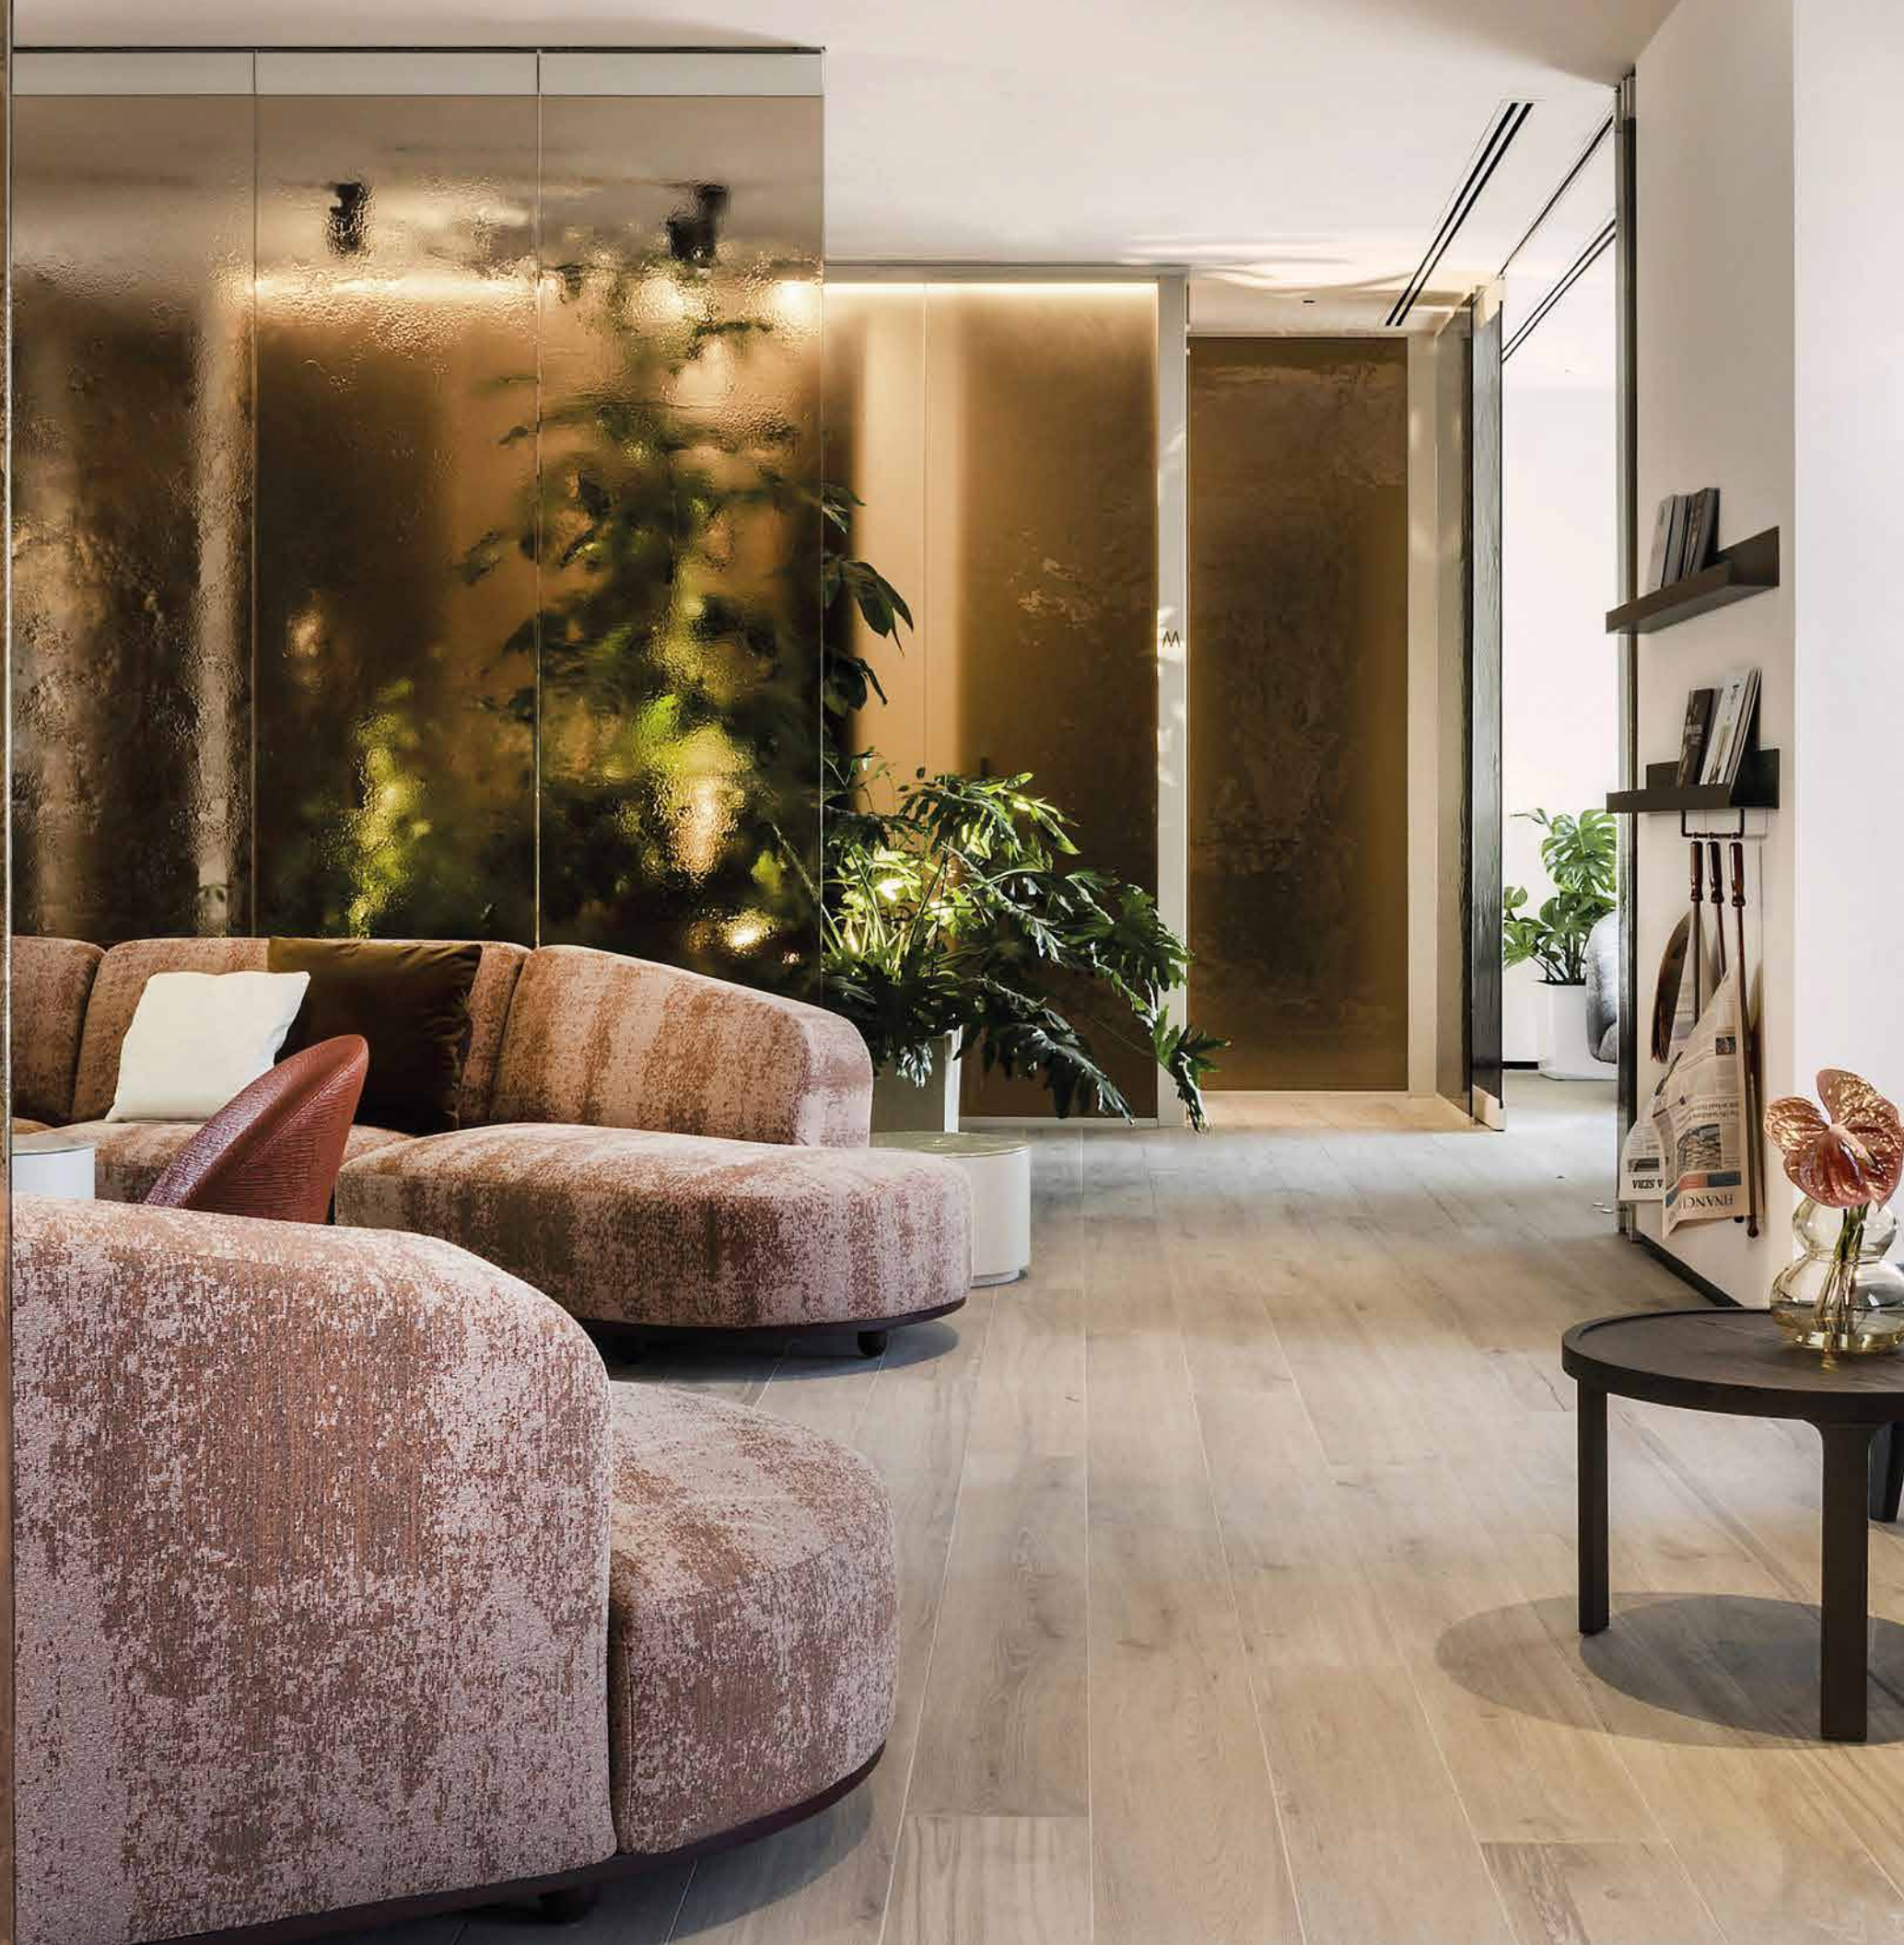

COME A CASA

I confortevoli divani e gli splendidi pannelli in vetrofusione apribili dall'allure veneziana arredano il cuore della nostra THE LOUNGE, creata per sentirsi come a casa durante una giornata di shopping.

FEELING AT HOME

The comfortable sofas and the beautiful extendible Venetian fused-glass panels decorate the heart of THE LOUNGE, created to make guests feel at home during a day of shopping.