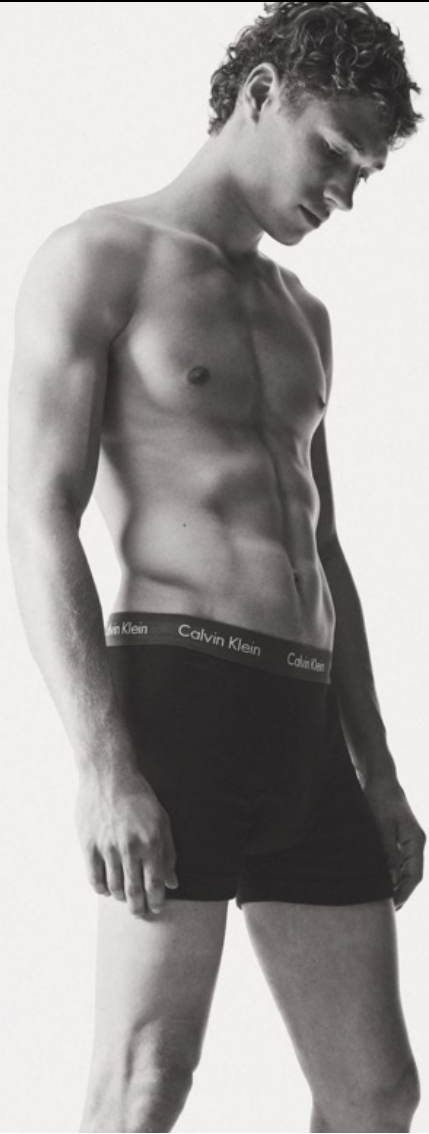

● ●
CK BASEBALL
CAP

●
UTILITY PATCH
BUCKET HAT

●
INKLEINED
PATCH BEANIE

● ○
SPORT EVA
RUNNER 3

●
RETRO
RUNNER 2

5PK LOW RISE TRUNK

2PK LOW RISE TRUNK

5PK HIP BRIEF